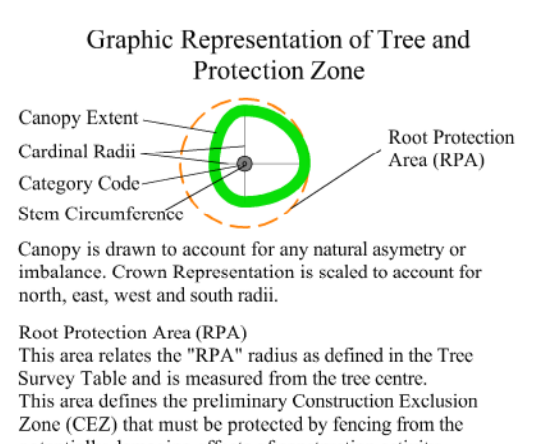

This Drawing Must Be Read in Conjunction with the Associated Arboricultural Report

This Drawing is Copyright - © The Tree File Ltd 2021

Clonliffe Tree Constraints Plan SE 1/1 Scale 1:500 @ A1

This is a colour coded drawing that will be difficult or impossible to interpret if reproduced in black and white

Ashgrove House  
26 Foxrock Park  
Dublin 18

Mob. 086-3819011  
e-mail - thetreefile@eircom.net

- Category "A" Trees (Green Button)
- Category "B" Trees (Blue Button)
- Category "C" Trees (Gray Button)
- Category "U" Trees (Red Button)